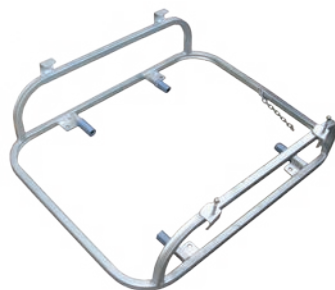

DUAL VOLTAGE KIT

▲ DP1224K

- 35LPM 12V/152W/42A
- 75LPM 24V/420W/25A
- 4 meter lead and hose
- Auto nozzle & swivel

FAST-FLOW KIT

▲ DP85K

- 85LPM 12V/42A
- 4 meter lead and hose
- Auto nozzle & swivel

10M HOSE REEL

▲ DHR10M25 + ATN90

UTE PACK FRAMES

To suit 100L - 800L ute packs

AUTO NOZZLE - 65LPM

▲ ATN65

DIGITAL TURBINE METER

▲ DMDT

4 DIGIT MECHANICAL METER