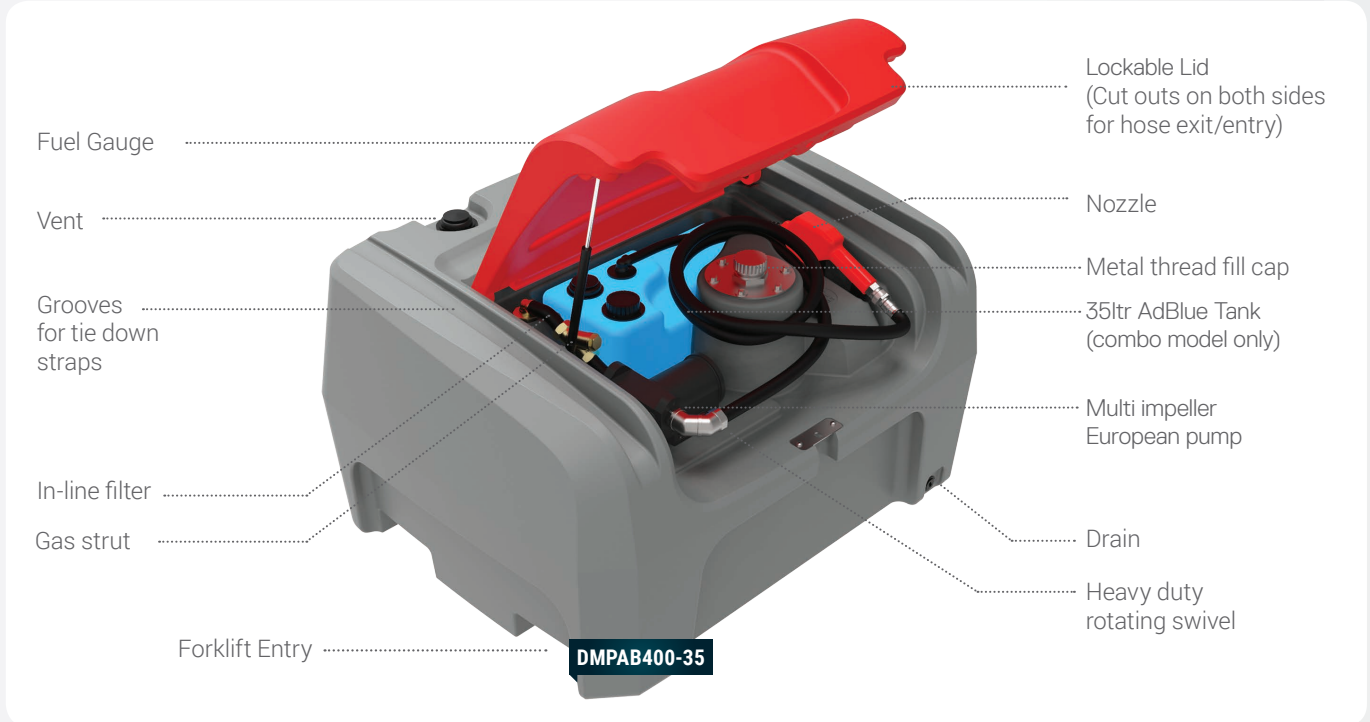

NEW

400ltr Diesel Cube Ute Packs

These units will fit in all the latest ute models... even twin cabs!

2 Models + Bund available to suit:

Get it banded!

1. Diesel Cube

2. Diesel & AdBlue Combo Cube

Bund suits both models

CODE	DESCRIPTION	DIMENSIONS (mm)
DMPQ400	400ltr Diesel Cube Ute Pack	1200W x 930L x 685H
DMPQB400	400ltr Diesel Cube Ute Pack - Banded	1380W x 1130L x 832H
DMPAB400-35	400ltr Diesel + 35ltr AdBlue Combo Cube Ute Pack	1200W x 930L x 685H
DMPBAB400-35	400ltr Diesel 35ltr AdBlue Combo Cube Ute Pack - Banded	1380W x 1130L x 832H