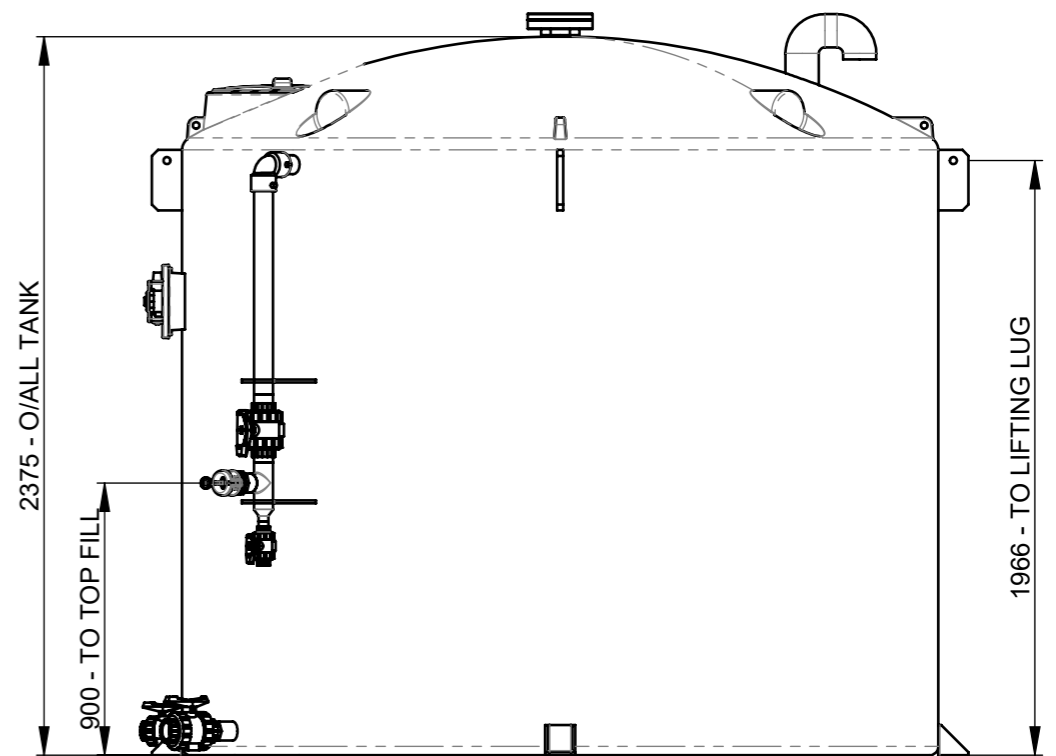

ITEM NO.	Product Code	DESCRIPTION	QTY.
1	BPST7000L	Internal Tank	1
2	BPST7000L	External Tank	1
3	SL8-NV	Screw Lid Assembly 455mm - No Vent	1
4	TFA-50V	Top Fill Assembly	1
5	S-MTA63X50-600-OV	50mm Tank Outlet c/w 2 Inch PVC-U Ball Valve	1
6	S-MTA50X40-BDV	40mm Bund Drain c/w 1.5 Inch PVC-U Ball Valve	1
7	SCV90	Shepherds Crook Vent 90PE	1
8	LQ02	Liquidator - Mechanical Level Indicator	1
9	S-LS110-300	Level Transmitter Mount	1
10	NPP-F	Name Plate Panel	1
11	S-GIZOFA-300	High Level Alarm - Gizmo (Battery)	1
12	S-BA-I	Bund Alarm - (Battery)	1
13	LLUG	Lifting Lug HDPE	4
14	BDL100	Bolt Down Lug 100mm	4

NOTE: ALL TOLERANCES UNLESS OTHERWISE STATED $\pm 10\text{mm} / \pm 1^\circ$
DO NOT SCALE, USE DIMENSIONS. ALL DIMENSIONS ARE IN mm

This drawing is the property of Polymaster Group Pty. Ltd. It cannot be copied in part or in full without the written permission of Polymaster Group Pty. Ltd.

161 KARINIE STREET
SWAN HILL. VIC.
3585
Ph: (03) 5033 9000
Fx: (03) 5033 0224

DESCRIPTION	7,000L Self Bunded Tank	A3 SHEET SIZE	SCALE: NTS
PRODUCT CODE	BPST7000		
MATERIAL	OPTIONAL		
COLOUR	LIGHT GREY		
© POLYMASTER GROUP		DRAWN	AC 22/05/2019 1/2 Rev: C

NOTE: ALL VIEWS FOR REPRESENTATIONAL PURPOSES ONLY

SECTION A-A

DETAIL A
[TOP FILL ASSEMBLY]
(1 : 7)

DETAIL B
[HIGH LEVEL ALARM SENSOR]
(1 : 7)

DETAIL C
[BUND ALARM SENSOR]
(1 : 6)

NOTE: ALL TOLERANCES UNLESS OTHERWISE STATED $\pm 10\text{mm} / \pm 1^\circ$
DO NOT SCALE, USE DIMENSIONS. ALL DIMENSIONS ARE IN mm