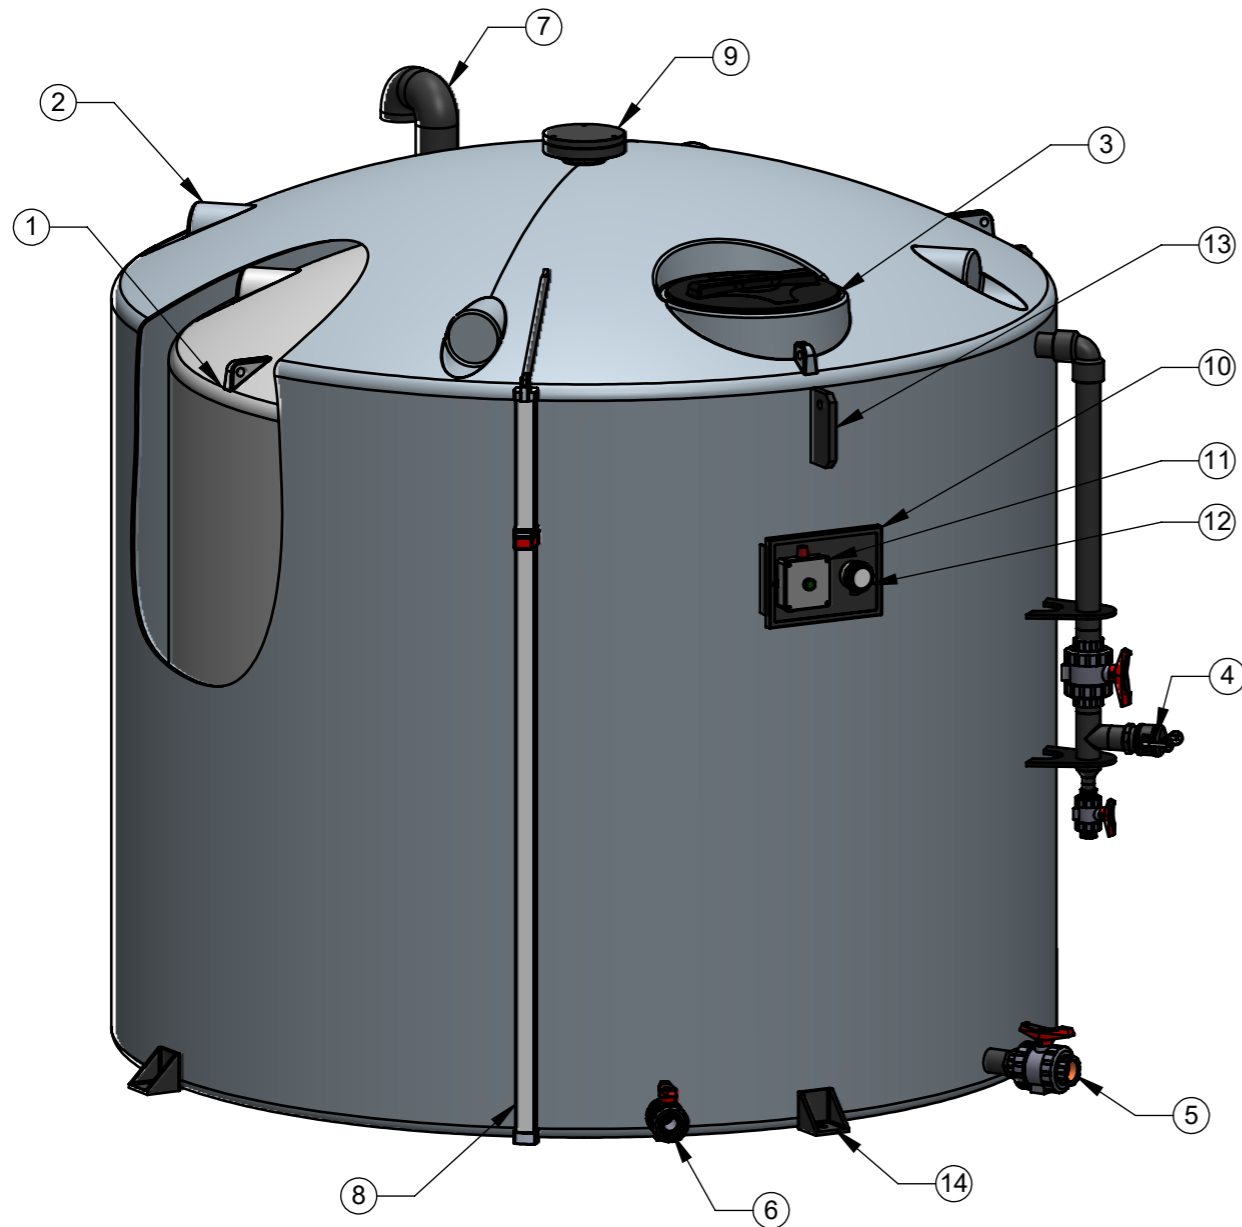

ITEM NO.	Product Code	DESCRIPTION	QTY.
1	BPST7000L	Internal Tank	1
2	BPST7000L	External Tank	1
3	SL8-NV	Screw Lid Assembly 455mm - No Vent	1
4	TFA-50V	Top Fill Assembly	1
5	S-MTA63X50-600-OV	50mm Tank Outlet c/w 2 Inch PVC-U Ball Valve	1
6	S-MTA50X40-BDV	40mm Bund Drain c/w 1.5 Inch PVC-U Ball Valve	1
7	SCV90	Shepherds Crook Vent 90PE	1
8	LQ02	Liquidator - Mechanical Level Indicator	1
9	S-LS110-300	Level Transmitter Mount	1
10	NPP-F	Name Plate Panel	1
11	S-GIZOFA-300	High Level Alarm - Gizmo (Battery)	1
12	S-BA-I	Bund Alarm - (Battery)	1
13	LLUG	Lifting Lug HDPE	4
14	BDL100	Bolt Down Lug 100mm	4

161 KARINIE STREET
SWAN HILL. VIC.
3585
Ph: (03) 5033 9000
Fx: (03) 5033 0224

DESCRIPTION	7,000L Self Bunded Tank	A3 SHEET SIZE	SCALE: NTS
PRODUCT CODE	BPST7000		
MATERIAL	OPTIONAL		
COLOUR	LIGHT GREY		
© POLYMASTER GROUP		DRAWN	AC 22/05/2019 1/2 Rev: C

NOTE: ALL VIEWS FOR REPRESENTATIONAL PURPOSES ONLY

SECTION A-A

DETAIL A
[TOP FILL ASSEMBLY]
(1 : 7)

DETAIL B
[HIGH LEVEL ALARM SENSOR]
(1 : 7)

DETAIL C
[BUND ALARM SENSOR]
(1 : 6)

NOTE: ALL TOLERANCES UNLESS OTHERWISE STATED $\pm 10\text{mm} / \pm 1^\circ$
DO NOT SCALE, USE DIMENSIONS. ALL DIMENSIONS ARE IN mm

DESCRIPTION	7,000L Self Bunded Tank
PRODUCT CODE	BPST7000
MATERIAL	OPTIONAL
COLOUR	LIGHT GREY

A3
SHEET SIZE

SCALE: NTS

© POLYMASTER GROUP

DRAWN AC

22/05/2019 2/2 Rev: C