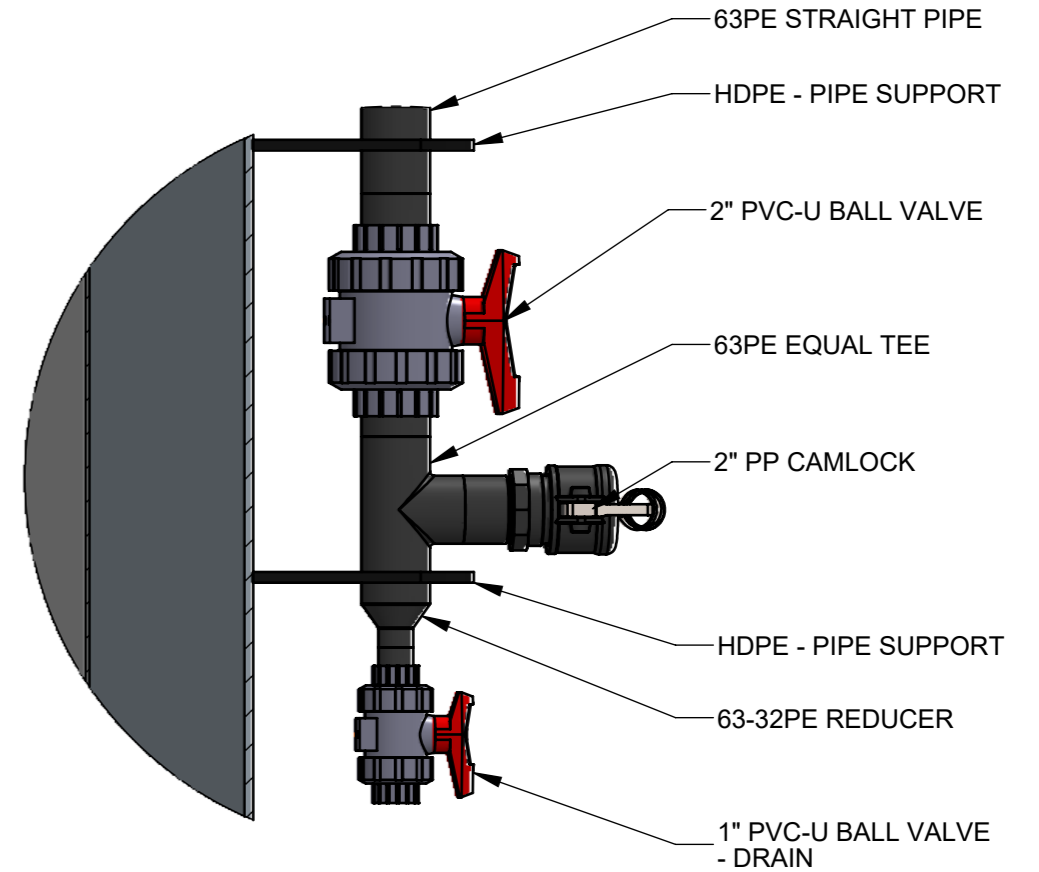

ITEM NO.	Product Code	DESCRIPTION	QTY.
1	BPST7000L	Internal Tank	1
2	BPST7000L	External Tank	1
3	SL8-NV	Screw Lid Assembly 455mm - No Vent	1
4	TFA-50V	Top Fill Assembly	1
5	S-MTA63X50-600-OV	50mm Tank Outlet c/w 2 Inch PVC-U Ball Valve	1
6	S-MTA50X40-BDV	40mm Bund Drain c/w 1.5 Inch PVC-U Ball Valve	1
7	SCV90	Shepherds Crook Vent 90PE	1
8	LQ02	Liquidator - Mechanical Level Indicator	1
9	S-LS110-300	Level Transmitter Mount	1
10	NPP-F	Name Plate Panel	1
11	S-GIZOFA-300	High Level Alarm - Gizmo (Battery)	1
12	S-BA-I	Bund Alarm - (Battery)	1
13	LLUG	Lifting Lug HDPE	4
14	BDL100	Bolt Down Lug 100mm	4

161 KARINIE STREET
SWAN HILL. VIC.
3585
Ph: (03) 5033 9000
Fx: (03) 5033 0224

DESCRIPTION	7,000L Self Bunded Tank	A3 SHEET SIZE	SCALE: NTS
PRODUCT CODE	BPST7000		
MATERIAL	OPTIONAL		
COLOUR	LIGHT GREY		
© POLYMASTER GROUP		DRAWN	AC 22/05/2019 1/2 Rev: C

NOTE: ALL VIEWS FOR REPRESENTATIONAL PURPOSES ONLY

SECTION A-A

DETAIL A
[TOP FILL ASSEMBLY]
(1 : 7)

DETAIL B
[HIGH LEVEL ALARM SENSOR]
(1 : 7)

DETAIL C
[BUND ALARM SENSOR]
(1 : 6)

NOTE: ALL TOLERANCES UNLESS OTHERWISE STATED $\pm 10\text{mm} / \pm 1^\circ$
DO NOT SCALE, USE DIMENSIONS. ALL DIMENSIONS ARE IN mm