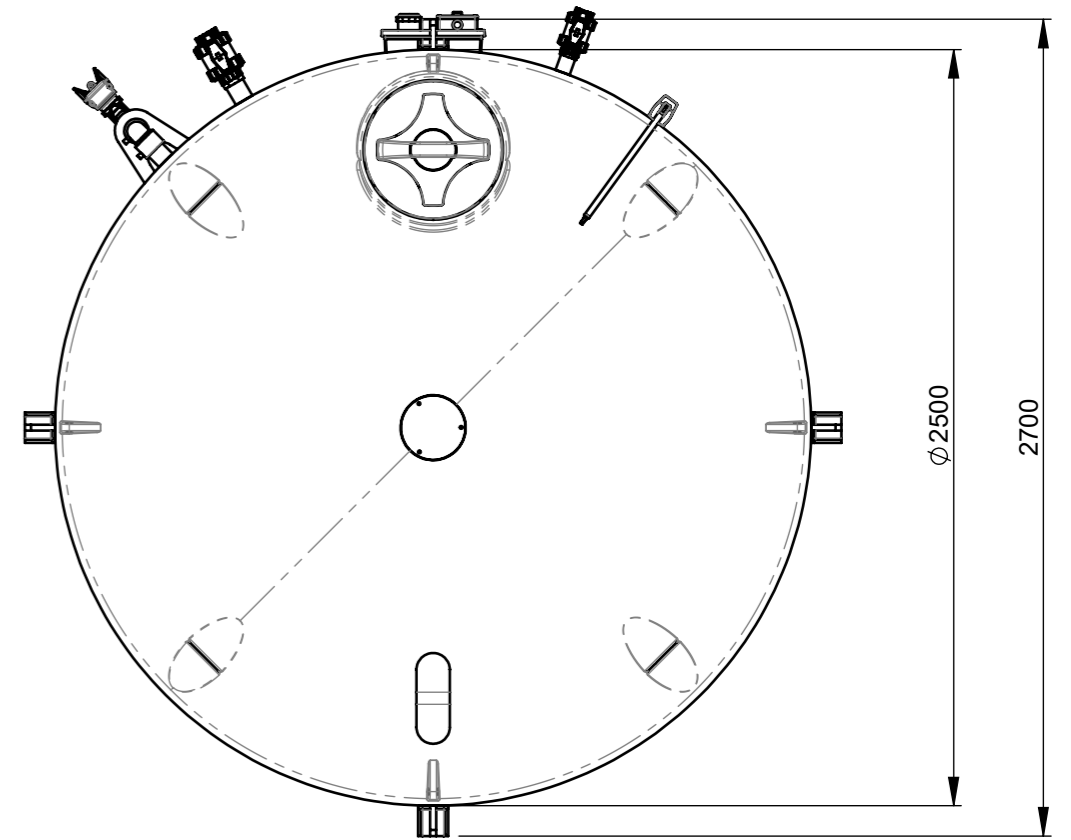

ITEM NO.	Product Code	DESCRIPTION	QTY.
1	BPST7000L	Internal Tank	1
2	BPST7000L	External Tank	1
3	SL8-NV	Screw Lid Assembly 455mm - No Vent	1
4	TFA-50V	Top Fill Assembly	1
5	S-MTA63X50-600-OV	50mm Tank Outlet c/w 2 Inch PVC-U Ball Valve	1
6	S-MTA50X40-BDV	40mm Bund Drain c/w 1.5 Inch PVC-U Ball Valve	1
7	SCV90	Shepherds Crook Vent 90PE	1
8	LQ02	Liquidator - Mechanical Level Indicator	1
9	S-LS110-300	Level Transmitter Mount	1
10	NPP-F	Name Plate Panel	1
11	S-GIZOFA-300	High Level Alarm - Gizmo (Battery)	1
12	S-BA-I	Bund Alarm - (Battery)	1
13	LLUG	Lifting Lug HDPE	4
14	BDL100	Bolt Down Lug 100mm	4

NOTE: ALL TOLERANCES UNLESS OTHERWISE STATED $\pm 10\text{mm} / \pm 1^\circ$
DO NOT SCALE, USE DIMENSIONS. ALL DIMENSIONS ARE IN mm

This drawing is the property of Polymaster Group Pty. Ltd. It cannot be copied in part or in full without the written permission of Polymaster Group Pty. Ltd.

161 KARINIE STREET
SWAN HILL. VIC.
3585
Ph: (03) 5033 9000
Fx: (03) 5033 0224

DESCRIPTION	7,000L Self Bunded Tank	A3 SHEET SIZE	SCALE: NTS
PRODUCT CODE	BPST7000		
MATERIAL	OPTIONAL		
COLOUR	LIGHT GREY		
© POLYMASTER GROUP		DRAWN	AC 22/05/2019 1/2 Rev: C

DESCRIPTION	7,000L Self Bunded Tank
PRODUCT CODE	BPST7000
MATERIAL	OPTIONAL
COLOUR	LIGHT GREY

A3
SHEET SIZE

SCALE: NTS

© POLYMASTER GROUP

DRAWN AC

22/05/2019 2/2 Rev: C