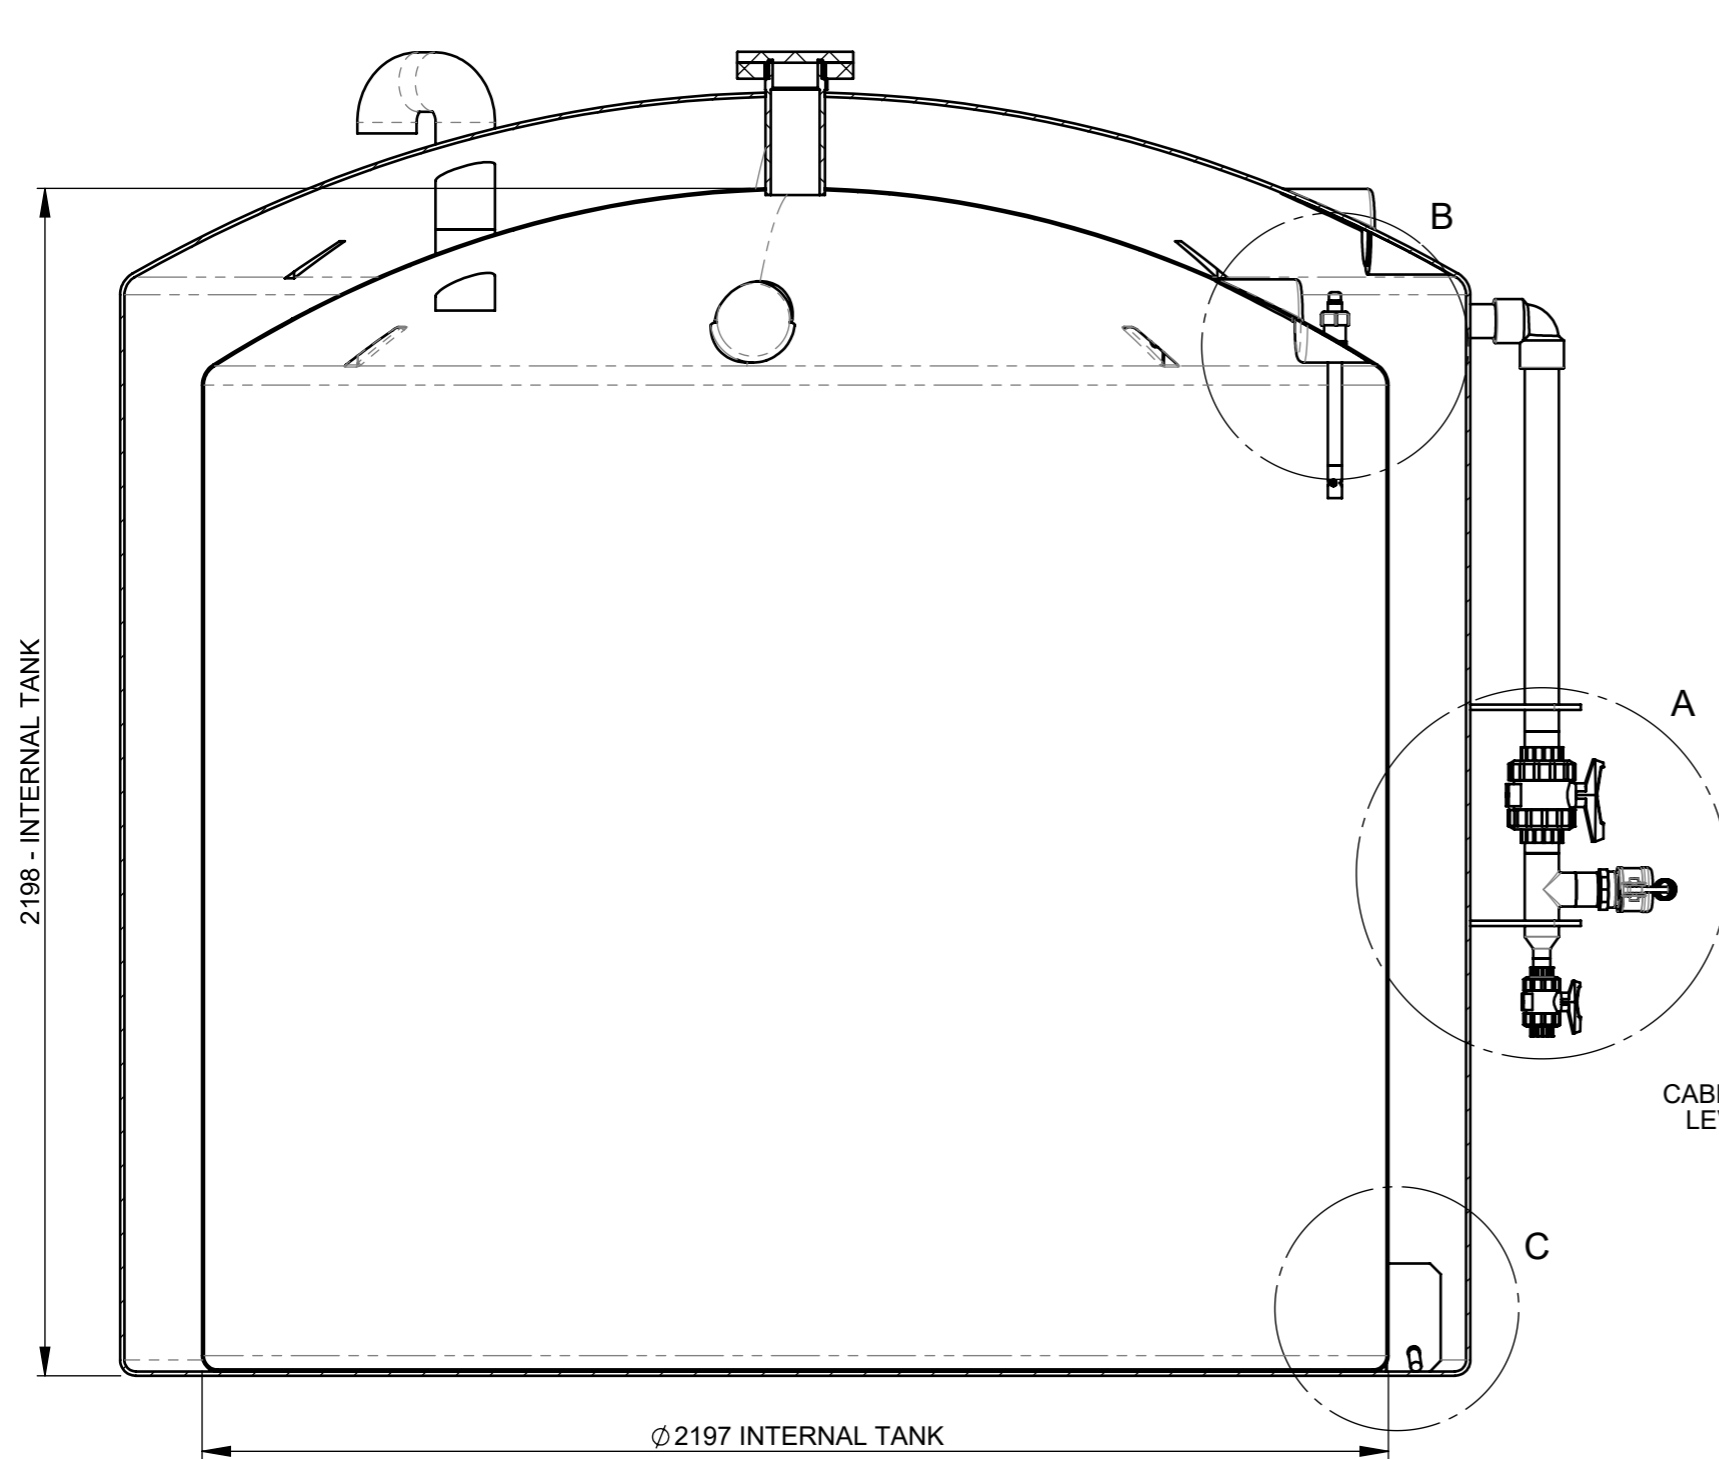

NOTE: ALL VIEWS FOR REPRESENTATIONAL PURPOSES ONLY

SECTION A-A